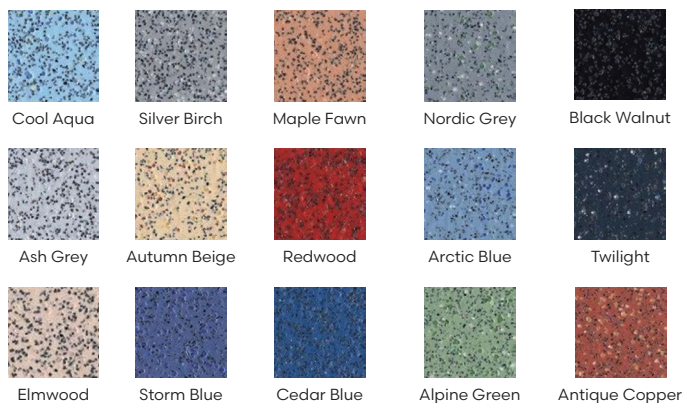

Other colours available on request

01992 893544

sales@ocncontracts.co.uk